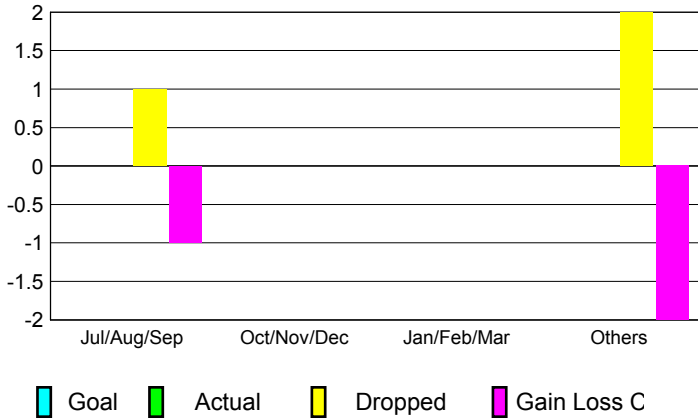

GMT: **GARY ANDERSON**

Location: **ILLINOIS**

GMT CA: **1**

CLUBS

Month	New Club Goal	Actual New Clubs	Actual Dropped Clubs	Gain/Loss of Clubs
2012-2013				
Jul/Aug/Sep		0	1	-1
Oct/Nov/Dec		0	0	0
Jan/Feb/Mar		0	0	0
Apr/May/June		0	2	-2
Totals		0	3	-3

Club Results 2012-2013
Goal, New, Dropped, Gain/Loss

MEMBERSHIP

Month	Net Memb Goal	Actual New Memb	Actual Dropped Memb	Gain/Loss of Memb
2012-2013				
Jul/Aug/Sep		25	45	-20
Oct/Nov/Dec		14	19	-5
Jan/Feb/Mar		14	38	-24
Apr/May/June		11	56	-45
Totals		64	158	-94