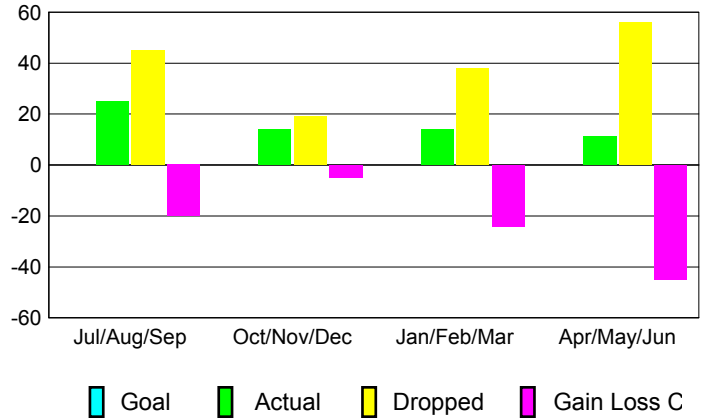

Membership Results 2012-2013
Goal, New, Dropped, Gain/Loss